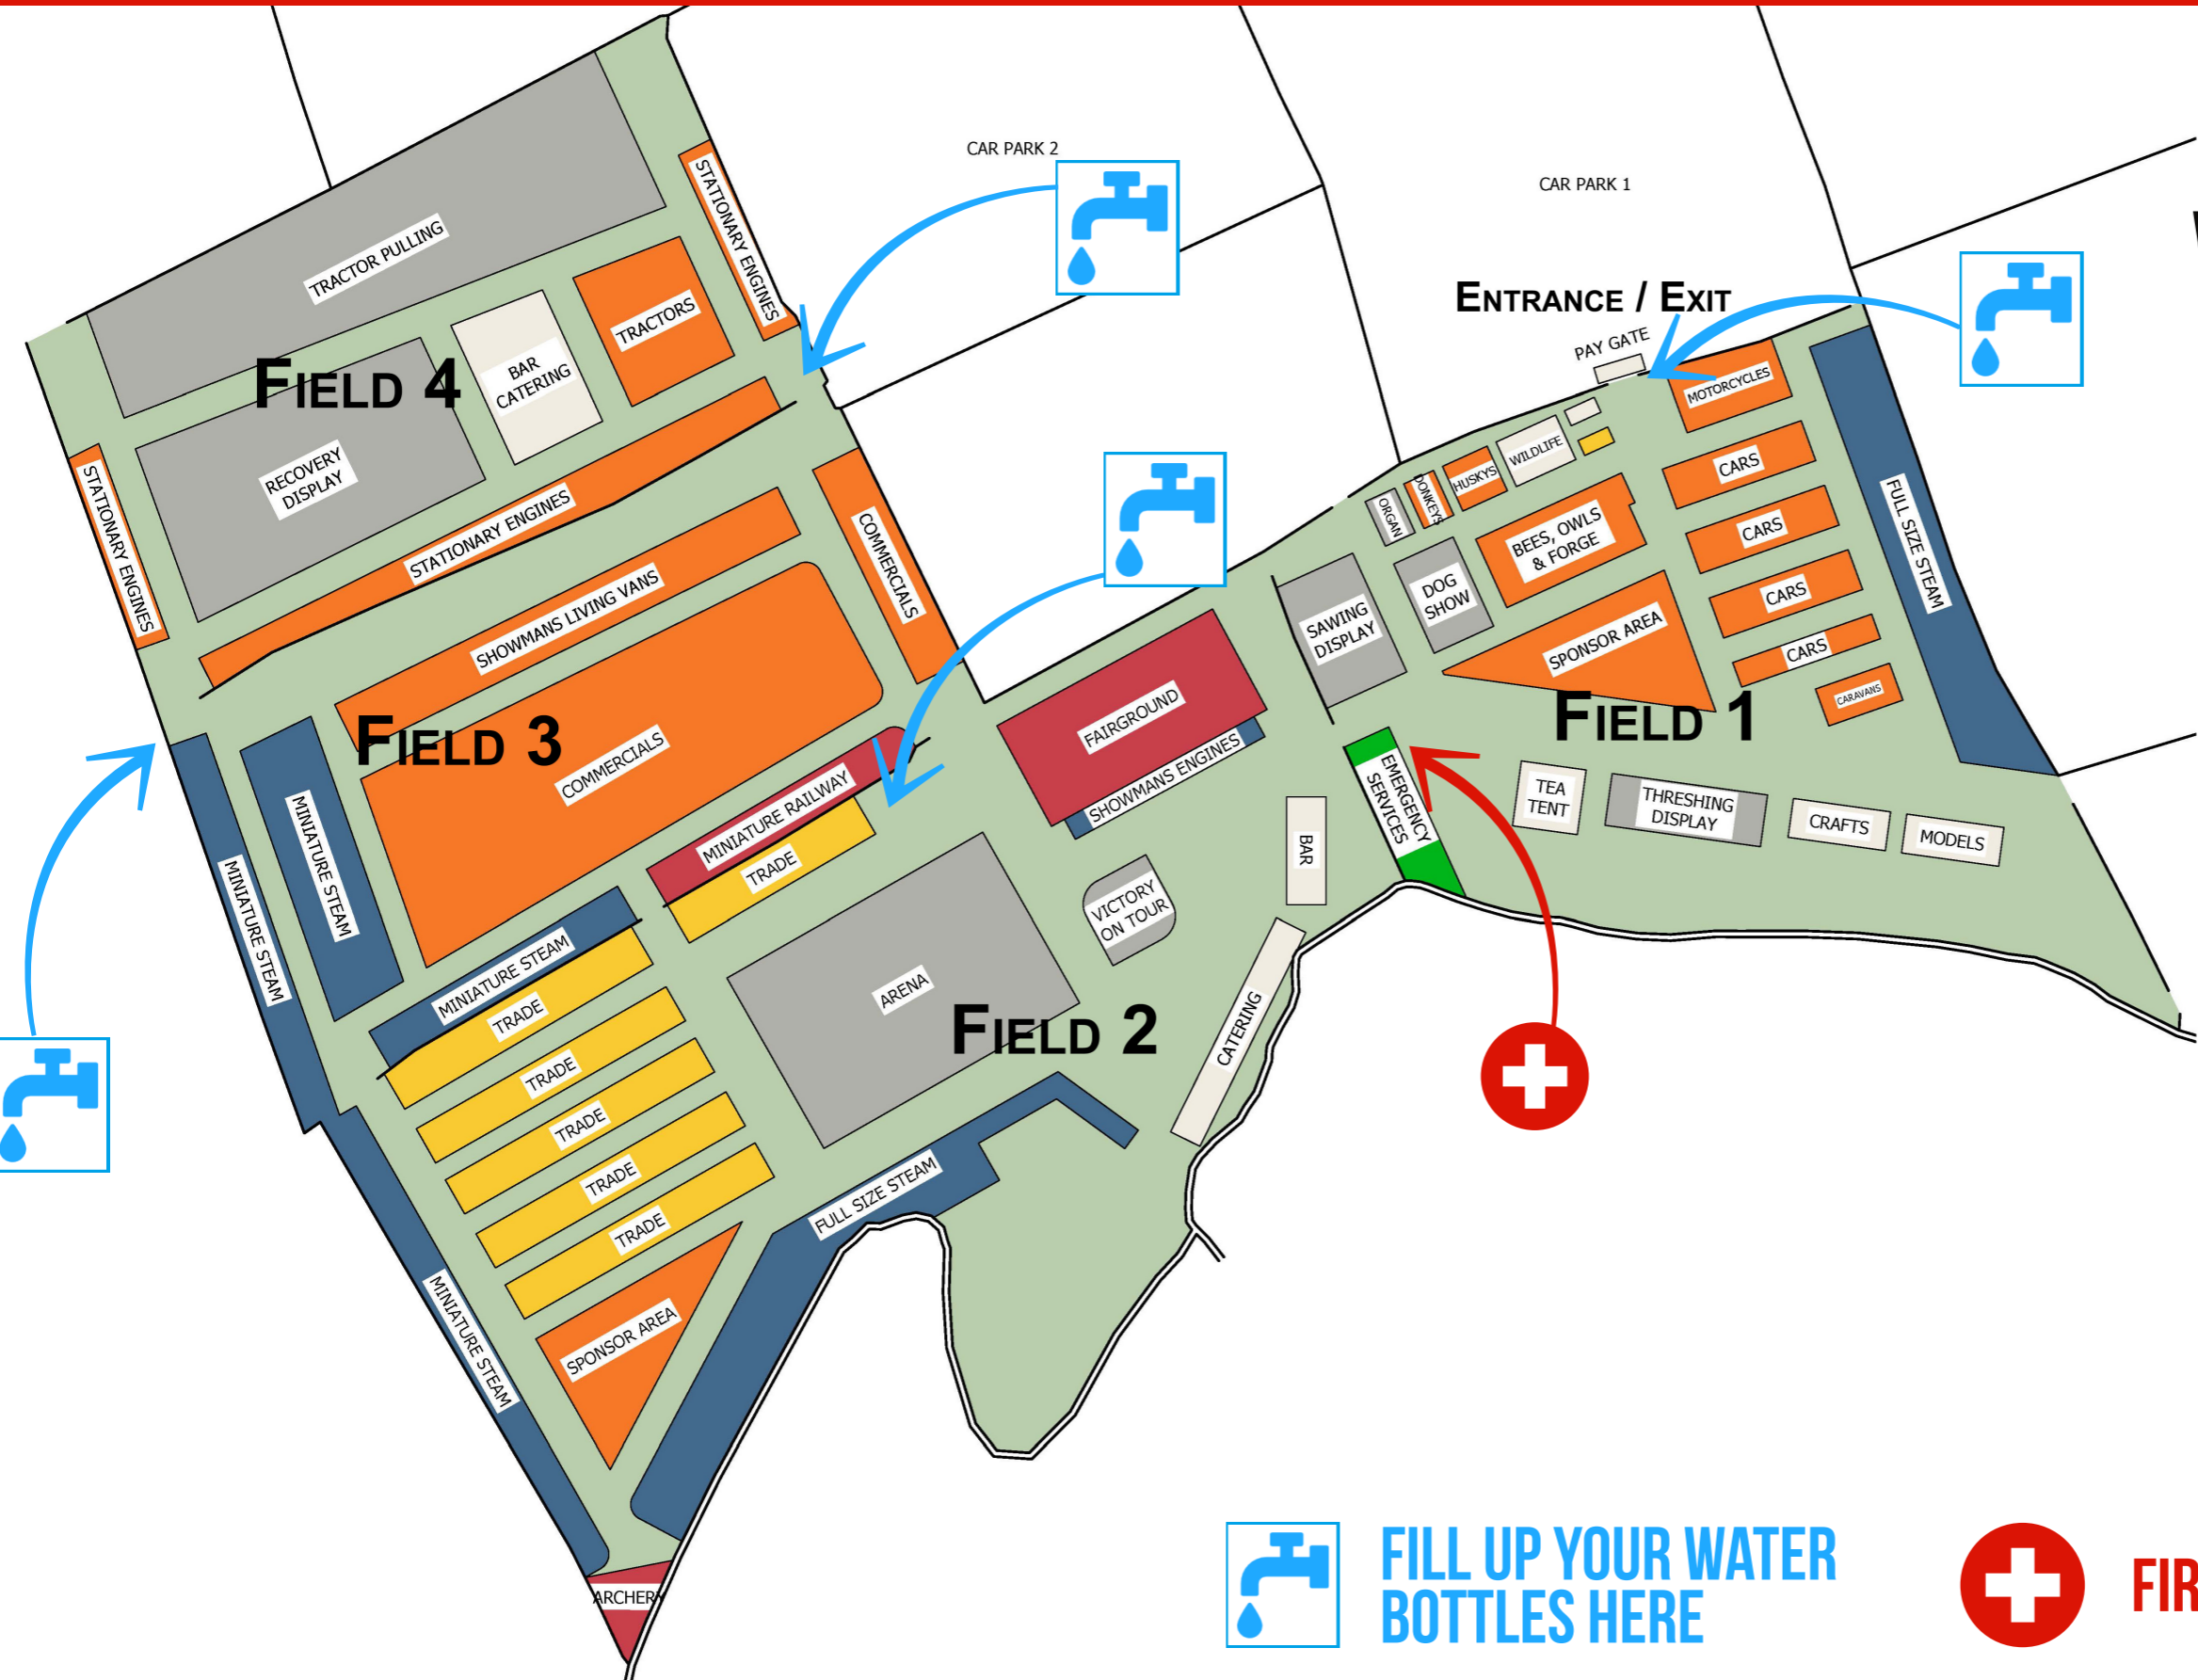

THE GREAT REMPOSTONE STEAM & COUNTRY SHOW

SITE MAP

**VISIT OUR WEBSITE
USING THE QR
CODE BELOW TO
DOWNLOAD THIS
MAP AND THE
OFFICIAL
PROGRAMME**

**FILL UP YOUR WATER
BOTTLES HERE**

FIRST AID POINT